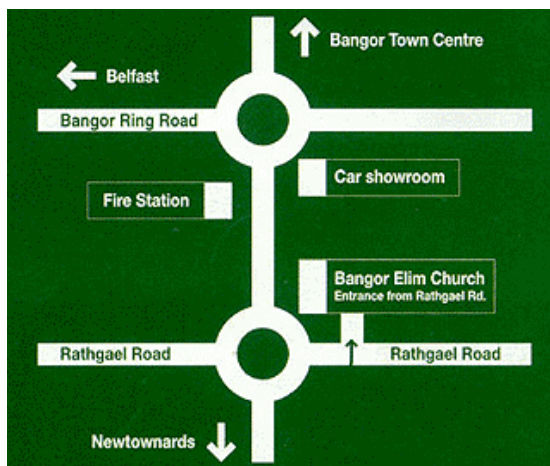

BANGOR ELIM CHURCH COMPLEX
Balloo Crescent, Bangor, Co Down, BT19 7WP
Telephone: 02891 271800 www.bangorelim.com

DIRECTIONS AND MAP

FROM NEWTOWNARDS

On A21 (Bangor Road) for approximately 3.3 miles, take the 3rd exit at Rathgael Road Roundabout onto Balloo Road.

Turn 1st left into Balloo Crescent and follow the road round.

Bangor Elim Church Complex is located on the left hand side.

FROM BELFAST

On A2 (Bangor then Belfast Road) towards Bangor, take the slip road on the right (past Dicksons Garden Centre & Clondeboye Cemetery) onto Rathgael Road.

Follow this road to the end and go straight ahead at the Roundabout onto Balloo Road.

Turn 1st left into Balloo Crescent and follow the road round.

Bangor Elim Church Complex is located on the left hand side.

All of the above locations are 5-10 minutes drive from Bangor Elim Church